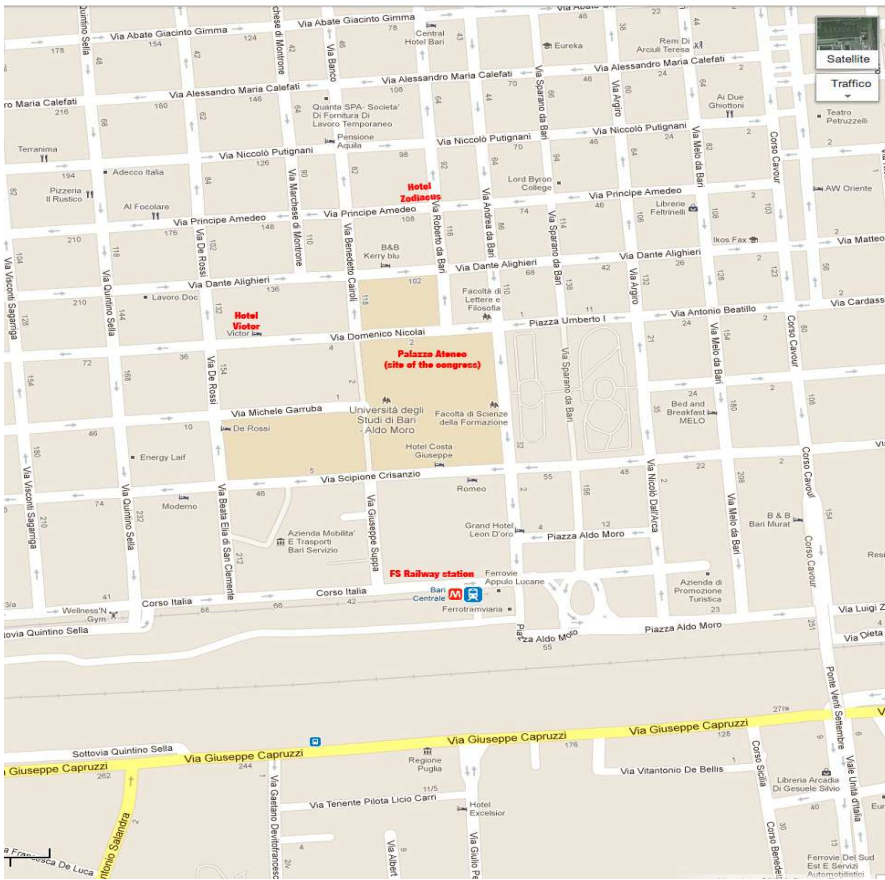

Hotel accomodation has been organised in the centre of Bari near the University of Bari Aldo Moro, site of the Congress.

Taxi phone numbers: +39 080.5543333 +39 080.5346666

Tempesta Autoservizi - Timetable

Airport Link Service FS Railway Station - Bari Palese Airport and viceversa

Effective until 30.10.2012 (Tickets purchased only on board) Attention: services are active on holidays...THE COMPANY SHALL NOT STRIKE TO ANYONE!!

Ticket price € 4,00

FS Station P.zza Moro Via A. da Bari * Via N. Piccinni * P.zza Garibaldi *	05:10	06:05	07:00	08:10	09:05	10:00	11:00	12:05	13:00	14:05	15:00	15:45	17:00	18:00	19:00	20:00	20:55
Airport	05:35	06:30	07:30	08:40	09:35	10:30	11:30	12:35	13:30	14:35	15:30	16:15	17:30	18:30	19:30	20:30	21:25

Airport	05:35	06:30	07:40	08:10	09:10	10:00	11:00	12:05	13:00	14:05	14:50	16:00	16:40	18:10	19:00	20:10	21:00	22:10	23:20	24:15
FS Station (P.zza Moro)	06:00	06:55	08:10	08:40	09:40	10:30	11:30	12:35	13:30	14:35	15:20	16:30	17:10	18:40	19:30	20:40	21:30	22:40	23:50	24:45